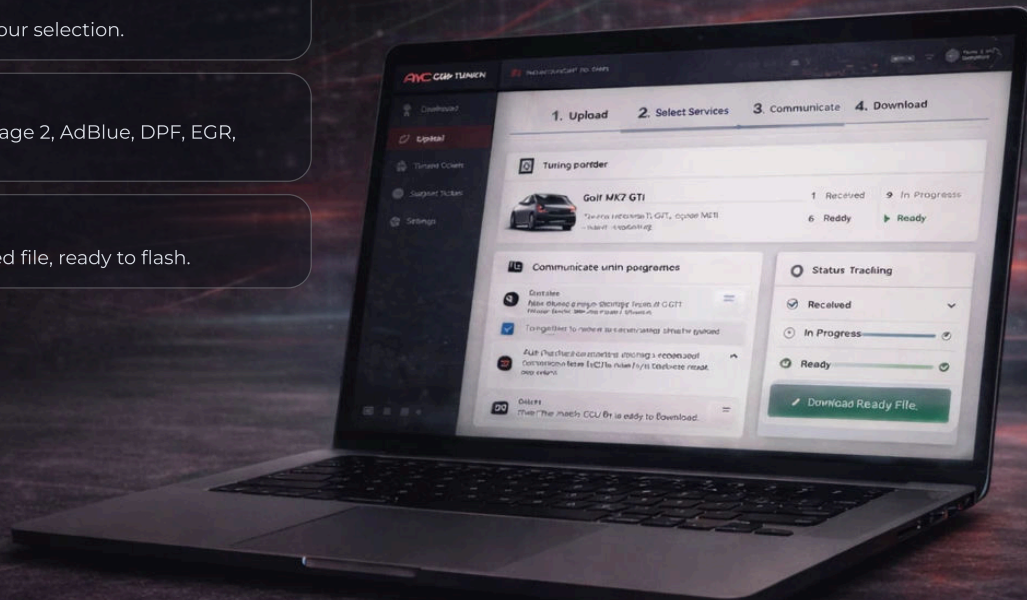

## CHOOSE YOUR VEHICLE

We use our own car database for your selection.

3

## SELECT SERVICES

Choose needed services Stage 1, Stage 2, AdBlue, DPF, EGR, more.

4

## DOWNLOAD READY FILE

Receive the professionally calibrated file, ready to flash.

- Secure cloud-based infrastructure
- Real-time order tracking
- Encrypted file handling
- Self signed tuning specs link

- Secure cloud-based infrastructure
- Real-time order tracking
- Encrypted file handling
- Self signed tuning specs link