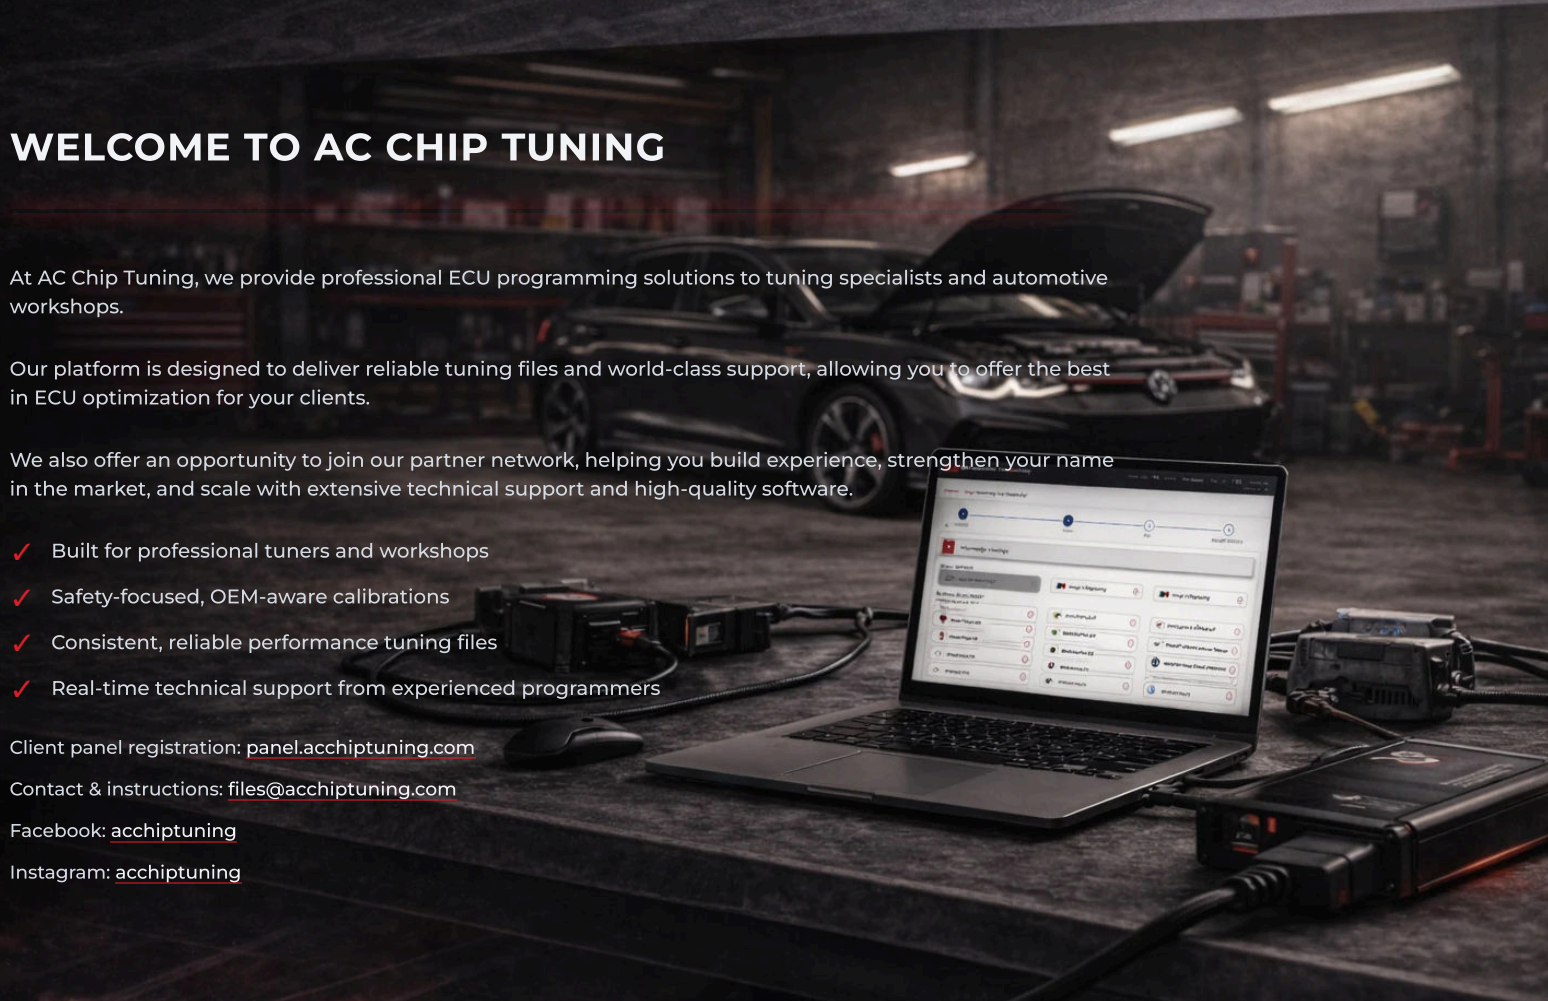

WELCOME TO AC CHIP TUNING

At AC Chip Tuning, we provide professional ECU programming solutions to tuning specialists and automotive workshops.

Our platform is designed to deliver reliable tuning files and world-class support, allowing you to offer the best in ECU optimization for your clients.

We also offer an opportunity to join our partner network, helping you build experience, strengthen your name in the market, and scale with extensive technical support and high-quality software.

- ✓ Built for professional tuners and workshops
- ✓ Safety-focused, OEM-aware calibrations
- ✓ Consistent, reliable performance tuning files
- ✓ Real-time technical support from experienced programmers

Client panel registration: panel.acchiptuning.com

Contact & instructions: files@acchiptuning.com

Facebook: [acchiptuning](https://www.facebook.com/acchiptuning)

Instagram: [acchiptuning](https://www.instagram.com/acchiptuning)